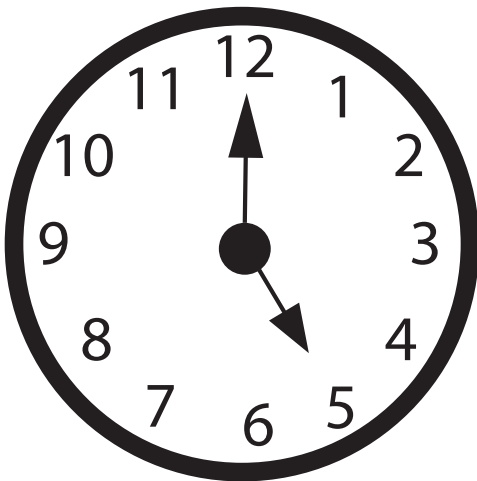

Time Lesson Worksheet

DaycareWorksheets Name _____

Circle the clock that is showing 5 o'clock.

Circle the clock that is showing 8 o'clock.