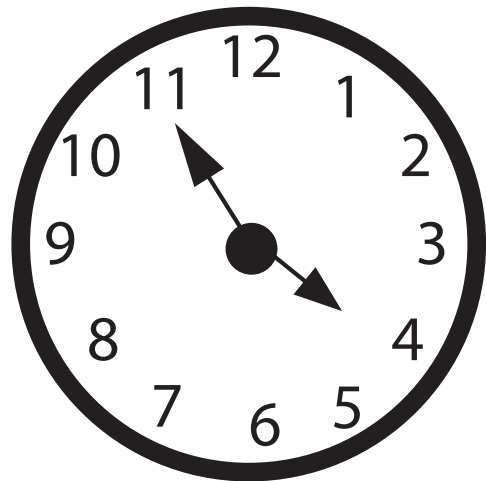

Time Lesson Worksheet

DaycareWorksheets Name _____

Circle the clock that is showing 5 o'clock.

Circle the clock that is showing 8 o'clock.